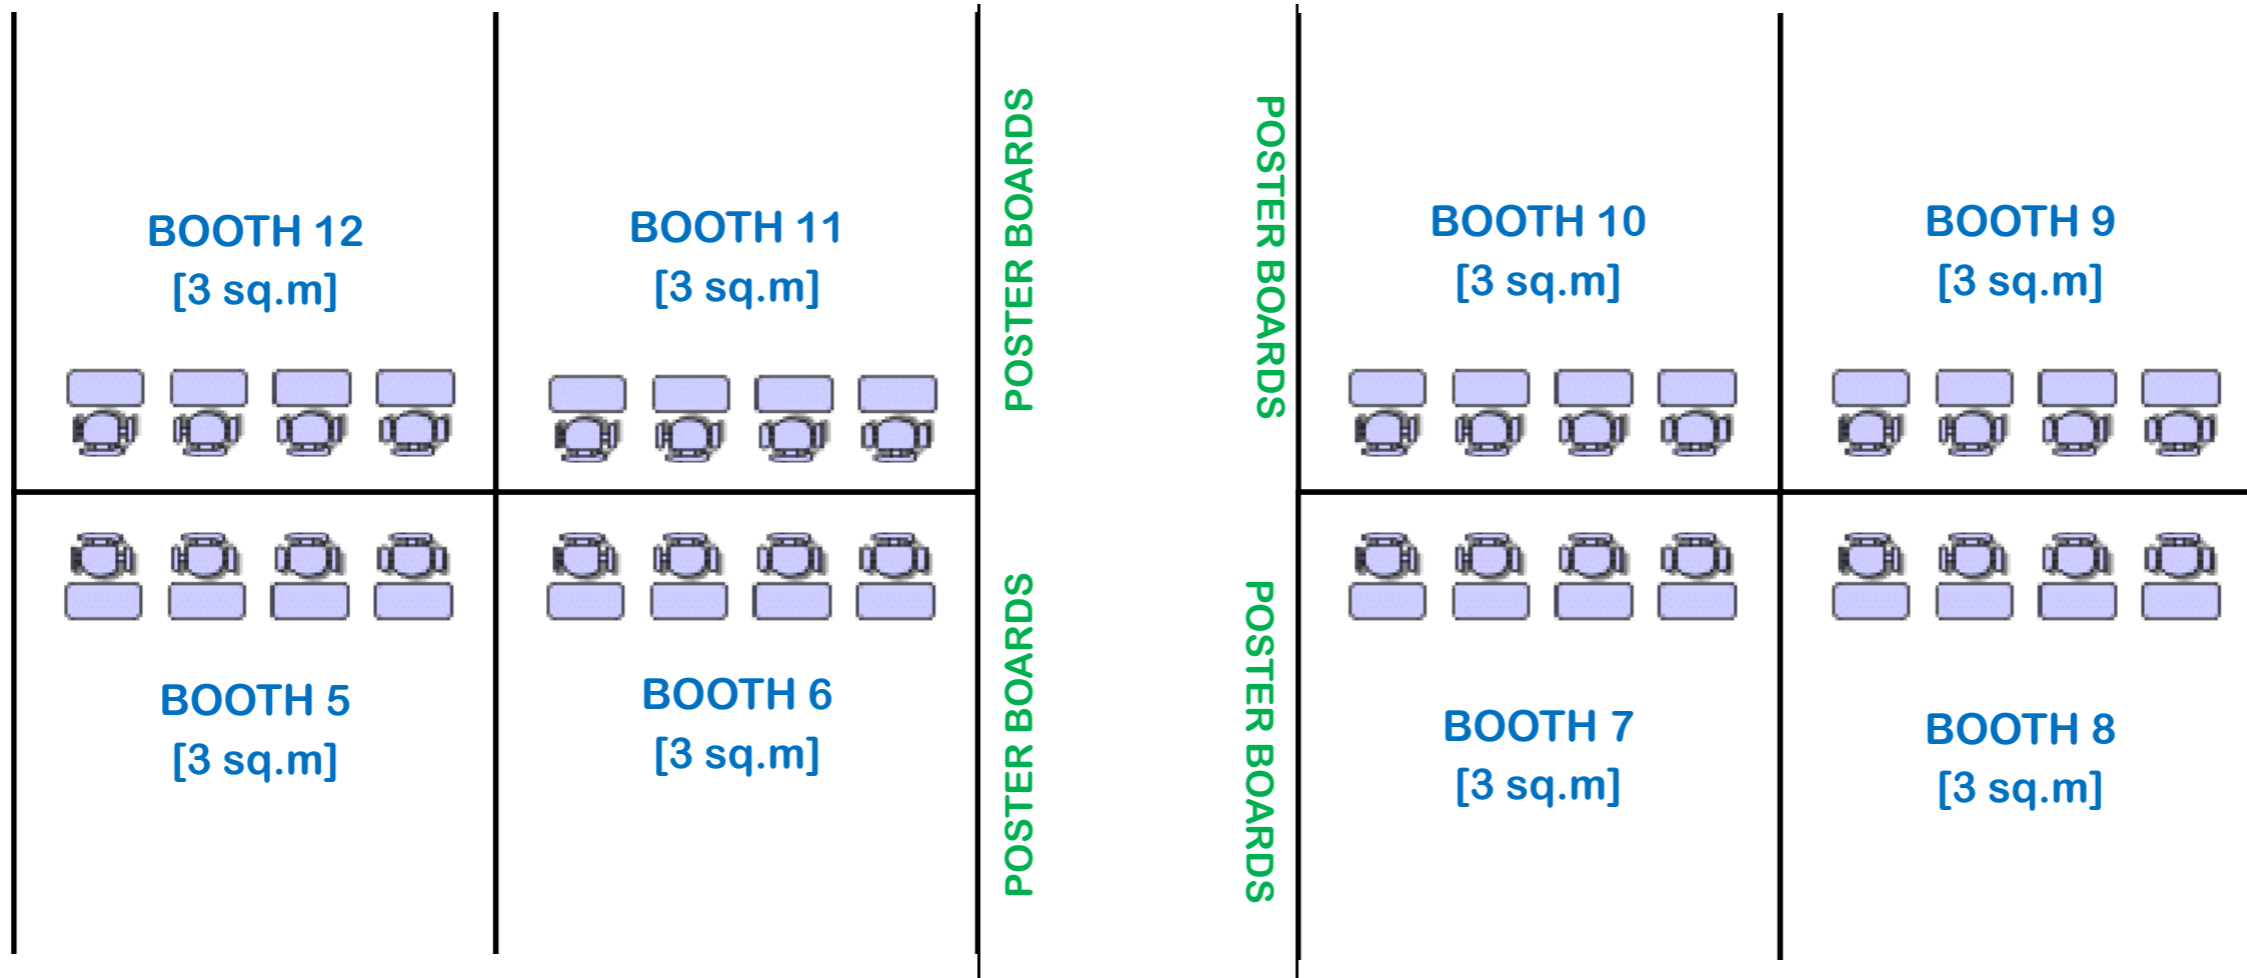

THE 8TH WONCA AFRICA REGION CONFERENCE
Emara Ole Sereni Hotel,
NAIROBI. KENYA

MAIN PLENARY HALL

POSTER BOARD

POSTER BOARD

EXHIBITION AREA [1]

BOOTH 2
[3 sq.m]

BOOTH 3
[3 sq.m]

BOOTH 4
[3 sq.m]

BOOTH 1
[3 sq.m]

CONCRETE
PILLAR

TEA SERVING AREA.

THE 8TH WONCA AFRICA REGION CONFERENCE

Emara Ole Sereni Hotel,

NAIROBI. KENYA

EXHIBITION AREA [2]

MAIN PLENARY HALL

POSTER BOARDS

POSTER BOARDS

POSTER BOARDS

THE 8TH WONCA AFRICA REGION CONFERENCE

Emara Ole Sereni Hotel,

NAIROBI. KENYA

LOBBY.
ELEVATOR.